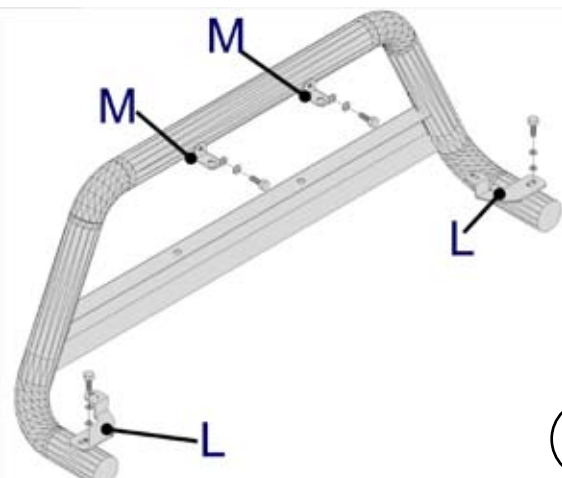

1

2

3

4

5

6

Date Data Date	Item Code Cod.Articolo Réf. Article	Vehicle model Modello Veicolo Modèle de Voiture
11/09/14	MED/373/IX MED/380/IX MED/372/IX	PEUGEOT BOXER CITROEN JUMPER FIAT DUCATO

MISUTONIDA
italian style accessories **4x4**

Document checked and approved by
Documento controllato ed approvato da
Document contrôlé et approuvé par

BOTTA PIETRO