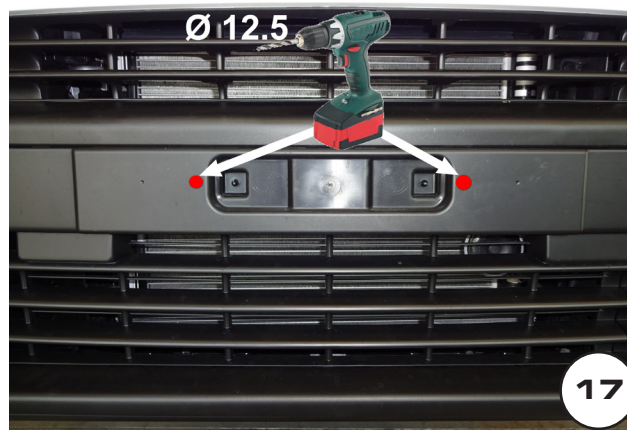

TOYOTA PROACE

Date Data Date	Item Code Cod.Articolo Réf. Article	Vehicle model Modello Veicolo Modèle de Voiture
06/10/16	EC/MED/411/IX EC/MED/414/IX EC/MED/415/IX EC/MED/482/IX EC/MED/502/IX	TOYOTA PROACE, CITROEN JUMPY, PEUGEOT EXPERT, OPEL VIVARO, FIAT SCUDDO 22

MISUTONIDA
italian style accessories **4x4**

Document checked and approved by
Documento controllato ed approvato da
Document controlé et approuvé par

BOTTA PIETRO