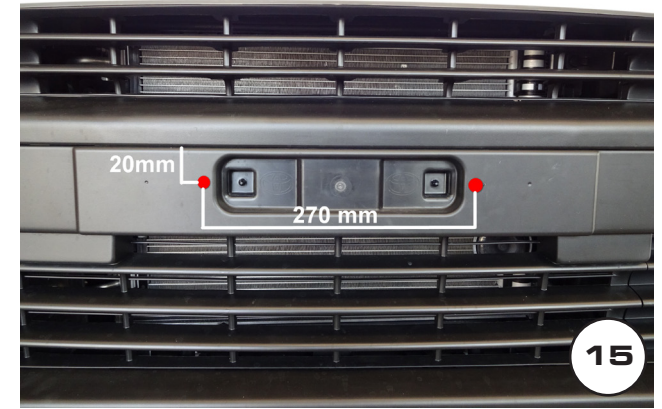

TOYOTA PROACE

Date Data Date	Item Code Cod.Articolo Réf. Article	Vehicle model Modello Veicolo Modèle de Voiture
06/10/16	EC/MED/411/IX EC/MED/414/IX EC/MED/415/IX EC/MED/482/IX EC/MED/502/IX	TOYOTA PROACE, CITROEN JUMPY, PEUGEOT EXPERT, OPEL VIVARO, FIAT SCUDDO 22

MISUTONIDA
italian style accessories **4x4**

Document checked and approved by
Documento controllato ed approvato da
Document controlé et approuvé par

BOTTA PIETRO