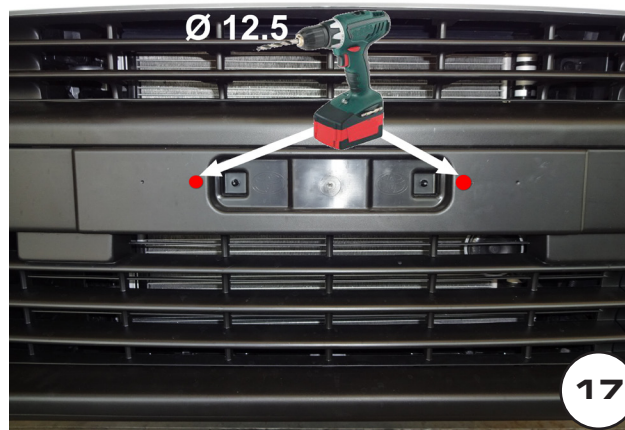

TOYOTA PROACE

Date Data Date	Item Code Cod.Articolo Réf. Article	Vehicle model Modello Veicolo Modèle de Voiture
06/10/16	EC/MED/411/IX EC/MED/414/IX EC/MED/415/IX EC/MED/482/IX EC/MED/502/IX	TOYOTA PROACE, CITROEN JUMPY, PEUGEOT EXPERT, OPEL VIVARO, FIAT SCUDDO 22

MISUTONIDA
italian style accessories **4x4**

Document checked and approved by
Documento controllato ed approvato da
Document controlé et approuvé par

BOTTA PIETRO