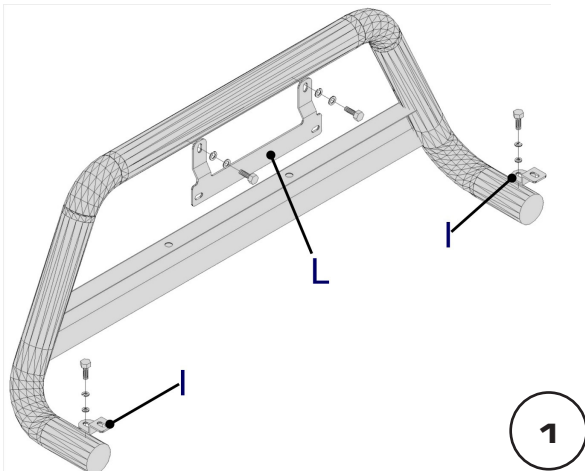

Date Data Date	Item Code Cod.Articolo Réf. Article	Vehicle model Modello Veicolo Modèle de Voiture
06/10/16	EC/MED/411/IX EC/MED/414/IX EC/MED/415/IX EC/MED/482/IX EC/MED/502/IX	TOYOTA PROACE, CITROEN JUMPY, PEUGEOT EXPERT, OPEL VIVARO, FIAT SCUDO 22

MISUTONIDA
italian style accessories **4x4**

Document checked and approved by
Documento controllato ed approvato da
Document controlé et approuvé par

BOTTA PIETRO