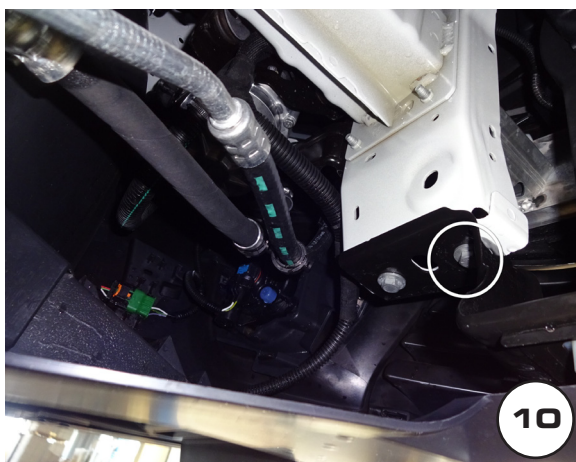

Date Data Date	Item Code Cod.Articolo Réf. Article	Vehicle model Modello Veicolo Modèle de Voiture
06/10/16	EC/MED/411/IX EC/MED/414/IX EC/MED/415/IX EC/MED/482/IX EC/MED/502/IX	TOYOTA PROACE, CITROEN JUMPY, PEUGEOT EXPERT, OPEL VIVARO, FIAT SCUDDO 22

MISUTONIDA
italian style accessories **4x4**

Document checked and approved by
Documento controllato ed approvato da
Document controlé et approuvé par

BOTTA PIETRO