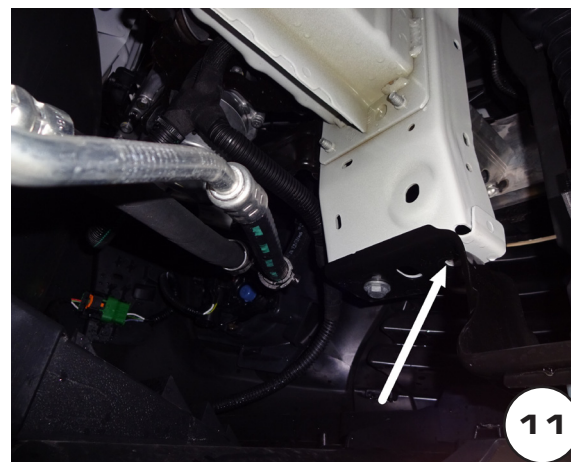

Date Data Date	Item Code Cod.Articolo Réf. Article	Vehicle model Modello Veicolo Modèle de Voiture
06/10/16	EC/MED/411/IX EC/MED/414/IX EC/MED/415/IX EC/MED/482/IX EC/MED/502/IX	TOYOTA PROACE, CITROEN JUMPY, PEUGEOT EXPERT, OPEL VIVARO, FIAT SCUDDO 22

MISUTONIDA
italian style accessories **4x4**

Document checked and approved by
Documento controllato ed approvato da
Document controlé et approuvé par

BOTTA PIETRO