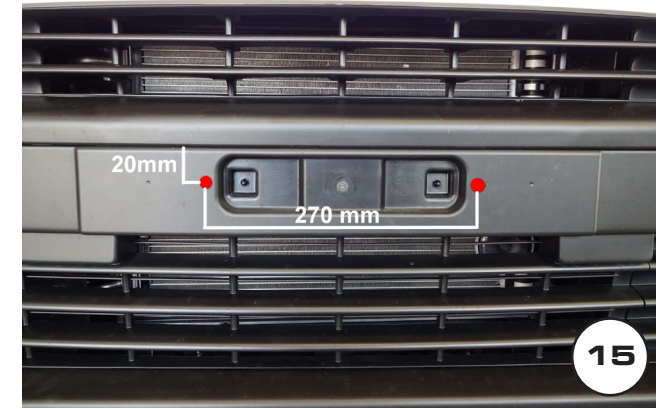

TOYOTA PROACE

Date Data Date	Item Code Cod.Articolo Réf. Article	Vehicle model Modello Veicolo Modèle de Voiture
06/10/16	EC/MED/411/IX EC/MED/414/IX EC/MED/415/IX EC/MED/482/IX EC/MED/502/IX	TOYOTA PROACE, CITROEN JUMPY, PEUGEOT EXPERT, OPEL VIVARO, FIAT SCUDDO 22

MISUTONIDA
italian style accessories **4x4**

Document checked and approved by
Documento controllato ed approvato da
Document controlé et approuvé par

BOTTA PIETRO