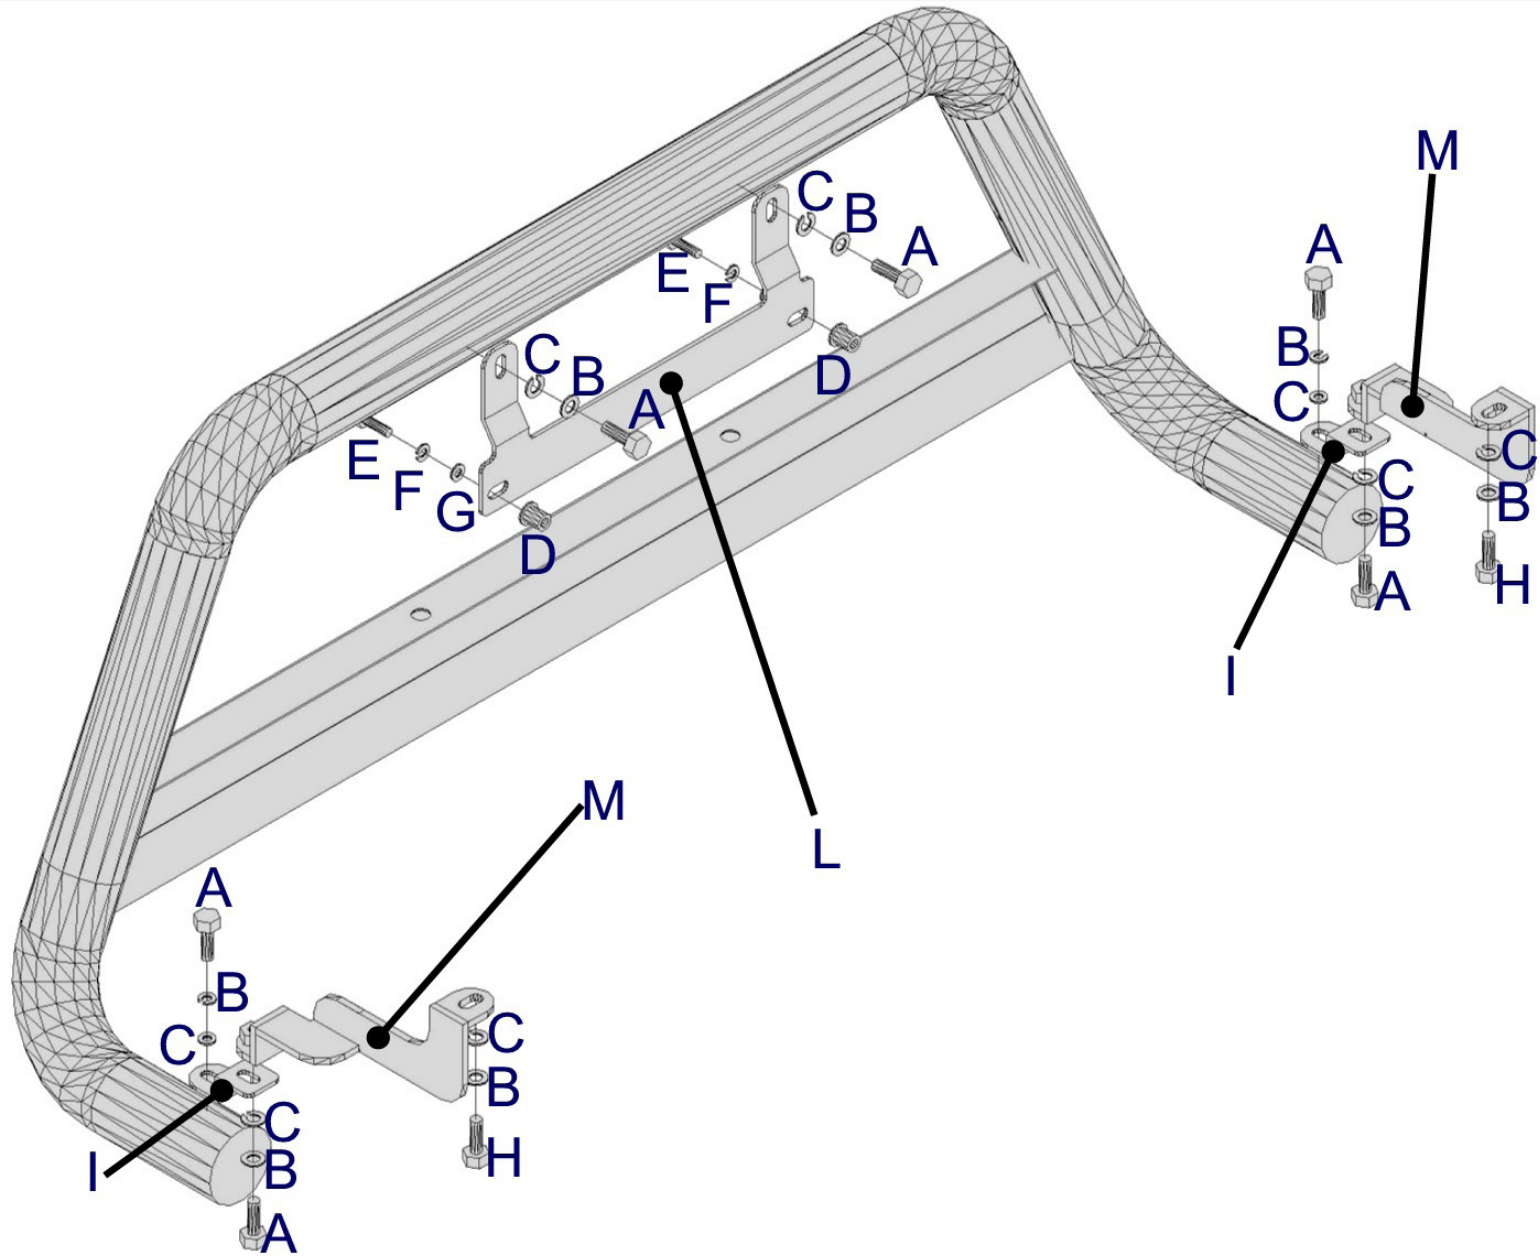

TOYOTA PROACE, CITROEN JUMPY, PEUGEOT EXPERT, OPEL VIVARO, FIAT SCUDO 22