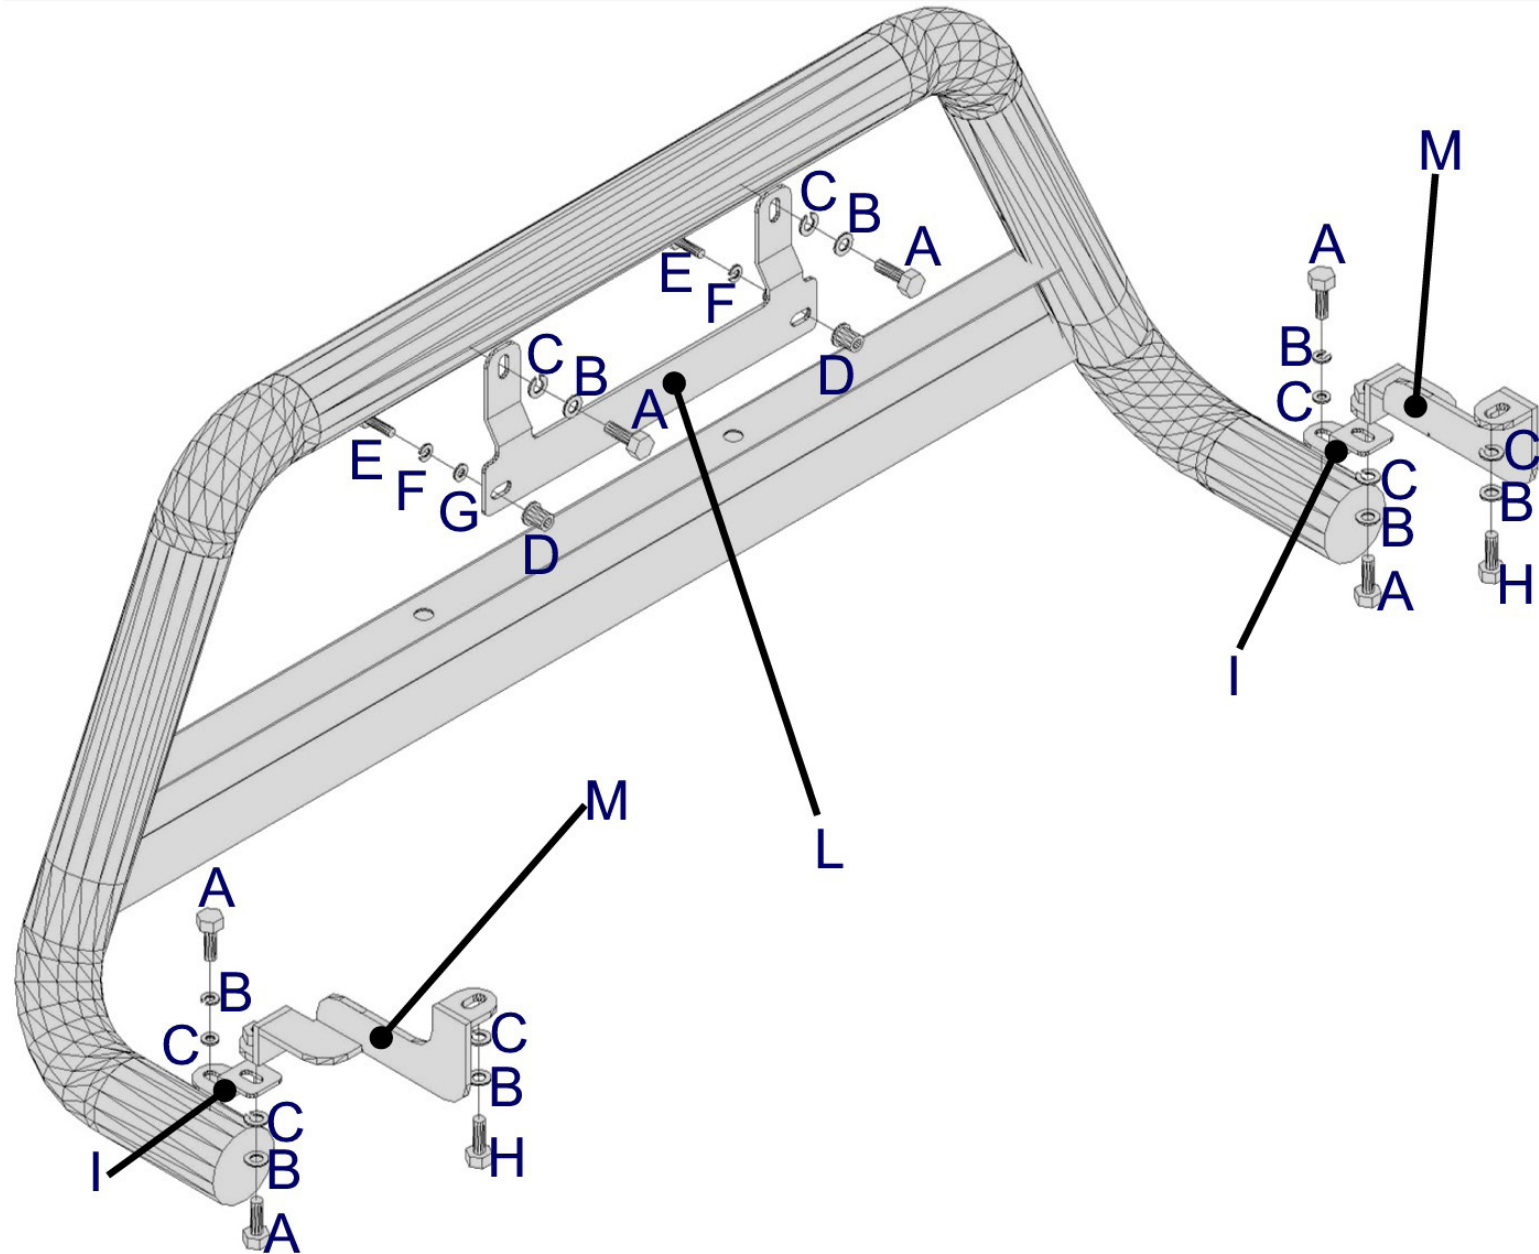

GB

STAINLESS STEEL
MEDIUM BAR

ITA

MEDIUM BAR
IN ACCIAIO INOX

FR

MEDIUM BAR
EN ACCIER INOX

TOYOTA PROACE, CITROEN JUMPY, PEUGEOT EXPERT, OPEL VIVARO, FIAT SCUDO 22

Date Data Date	Item Code Cod.Articolo Réf. Article	Vehicle model Modello Veicolo Modèle de Voiture
06/10/16	EC/MED/411/IX EC/MED/414/IX EC/MED/415/IX EC/MED/482/IX EC/MED/502/IX	TOYOTA PROACE, CITROEN JUMPY, PEUGEOT EXPERT, OPEL VIVARO, FIAT SCUDO 22