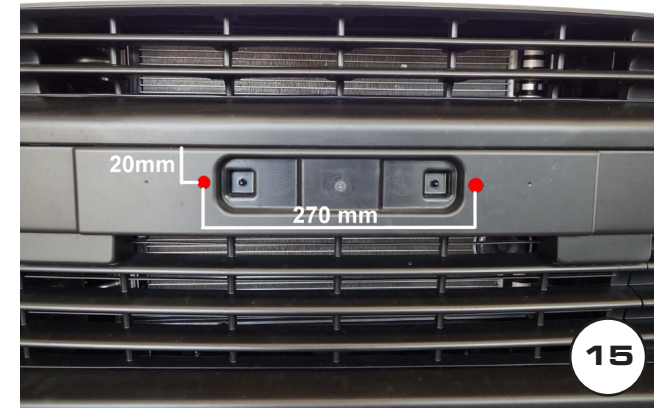

TOYOTA PROACE

Date Data Date	Item Code Cod.Articolo Réf. Article	Vehicle model Modello Veicolo Modèle de Voiture
06/10/16	EC/MED/411/IX EC/MED/414/IX EC/MED/415/IX EC/MED/482/IX EC/MED/502/IX	TOYOTA PROACE, CITROEN JUMPY, PEUGEOT EXPERT, OPEL VIVARO, FIAT SCUDDO 22

MISUTONIDA
italian style accessories **4x4**

Document checked and approved by
Documento controllato ed approvato da
Document controlé et approuvé par

BOTTA PIETRO