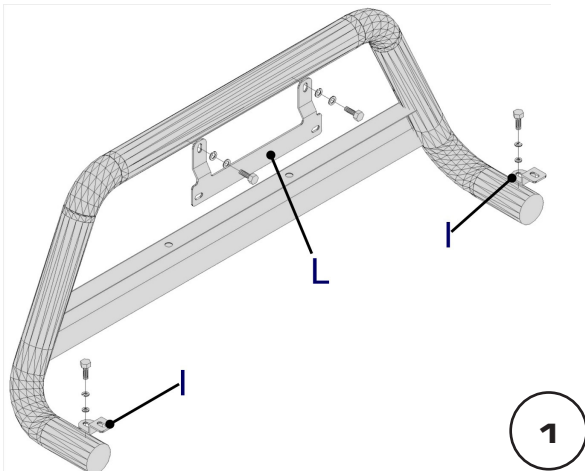

GB

STAINLESS STEEL
MEDIUM BAR

ITA

MEDIUM BAR
IN ACCIAIO INOX

FR

MEDIUM BAR
EN ACCIER INOX

TOYOTA PROACE, CITROEN JUMPY, PEUGEOT EXPERT, OPEL VIVARO, FIAT SCUDO 22

Date Data Date	Item Code Cod.Articolo Réf. Article	Vehicle model Modello Veicolo Modèle de Voiture
06/10/16	EC/MED/411/IX EC/MED/414/IX EC/MED/415/IX EC/MED/482/IX EC/MED/502/IX	TOYOTA PROACE, CITROEN JUMPY, PEUGEOT EXPERT, OPEL VIVARO, FIAT SCUDO 22