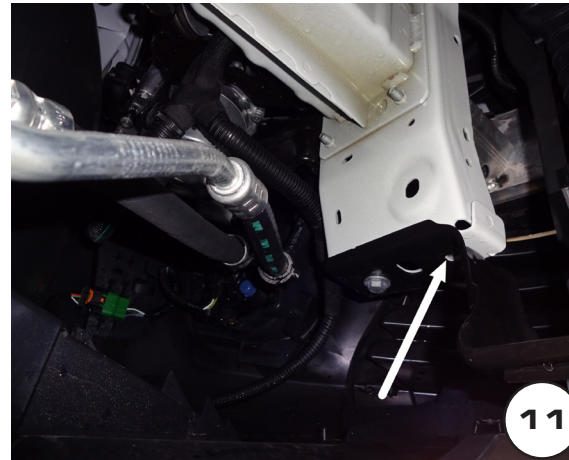

Date Data Date	Item Code Cod.Articolo Réf. Article	Vehicle model Modello Veicolo Modèle de Voiture
06/10/16	EC/MED/411/IX EC/MED/414/IX EC/MED/415/IX EC/MED/482/IX EC/MED/502/IX	TOYOTA PROACE, CITROEN JUMPY, PEUGEOT EXPERT, OPEL VIVARO, FIAT SCUDDO 22

MISUTONIDA
italian style accessories **4x4**

Document checked and approved by
Documento controllato ed approvato da
Document controlé et approuvé par

BOTTA PIETRO