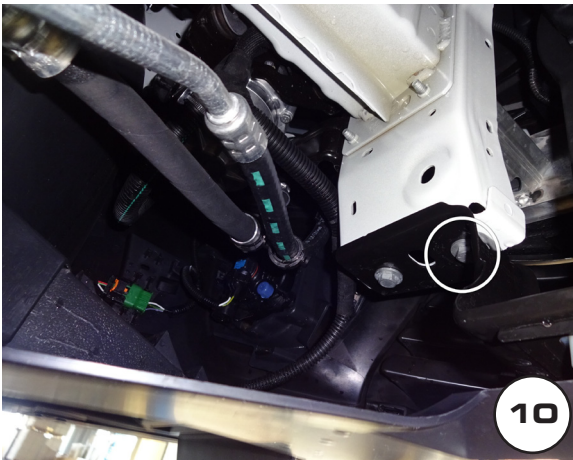

Date Data Date	Item Code Cod.Articolo Réf. Article	Vehicle model Modello Veicolo Modèle de Voiture
06/10/16	EC/MED/411/IX EC/MED/414/IX EC/MED/415/IX EC/MED/482/IX EC/MED/502/IX	TOYOTA PROACE, CITROEN JUMPY, PEUGEOT EXPERT, OPEL VIVARO, FIAT SCUDDO 22

MISUTONIDA
italian style accessories **4x4**

Document checked and approved by
Documento controllato ed approvato da
Document controlé et approuvé par

BOTTA PIETRO