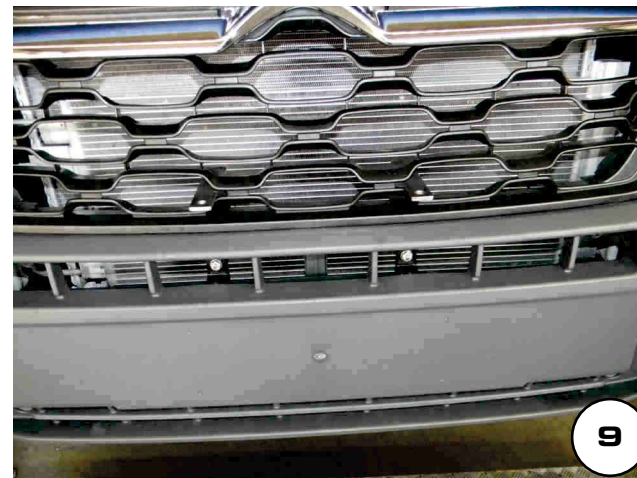

Date Data Date	Item Code Cod.Articolo Réf. Article	Vehicle model Modello Veicolo Modèle de Voiture
11/09/14	EC/MED/373/IX EC/MED/380/IX EC/MED/372/IX EC/MED/501/IX	PEUGEOT BOXER CITROEN JUMPER FIAT DUCATO OPEL MOVANO 2021

7-8 9-10 11-12	PEUGEOT BOXER CITROEN JUMPER FIAT DUCATO