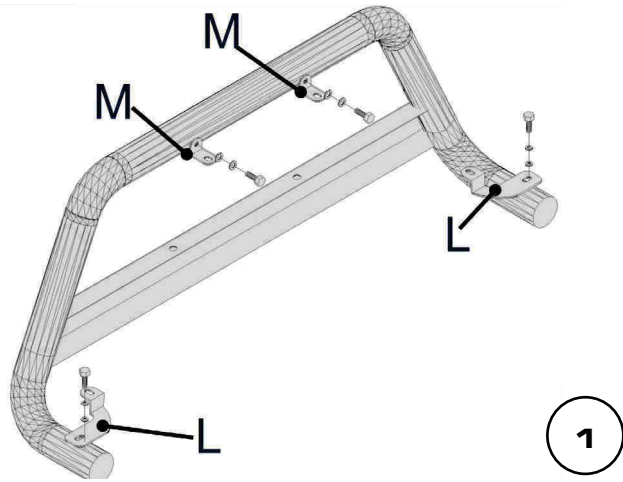

Date Data Date	Item Code Cod.Articolo Réf. Article	Vehicle model Modello Veicolo Modèle de Voiture
11/09/14	EC/MED/373/IX EC/MED/380/IX EC/MED/372/IX EC/MED/501/IX	PEUGEOT BOXER CITROEN JUMPER FIAT DUCATO OPEL MOVANO 2021

MISUTONIDA
italian style accessories **4x4**