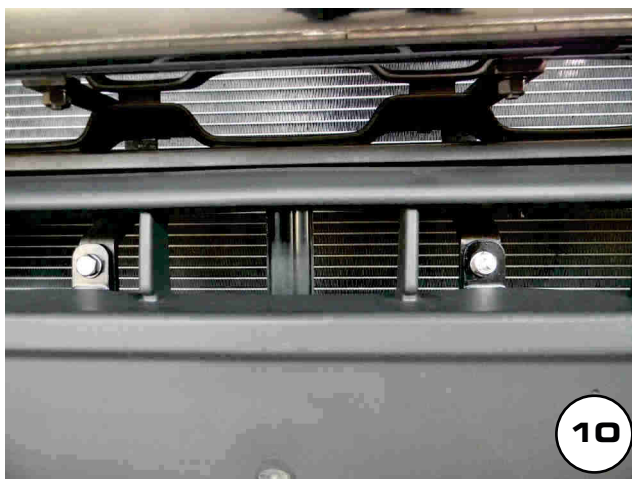

MISUTONIDA
 italian style accessories **4x4**

7

8

9

10

11

12

Date Data Date	Item Code Cod.Articolo Réf. Article	Vehicle model Modello Veicolo Modèle de Voiture
11/09/14	EC/MED/373/IX EC/MED/380/IX EC/MED/372/IX EC/MED/501/IX	PEUGEOT BOXER CITROEN JUMPER FIAT DUCATO OPEL MOVANO 2021