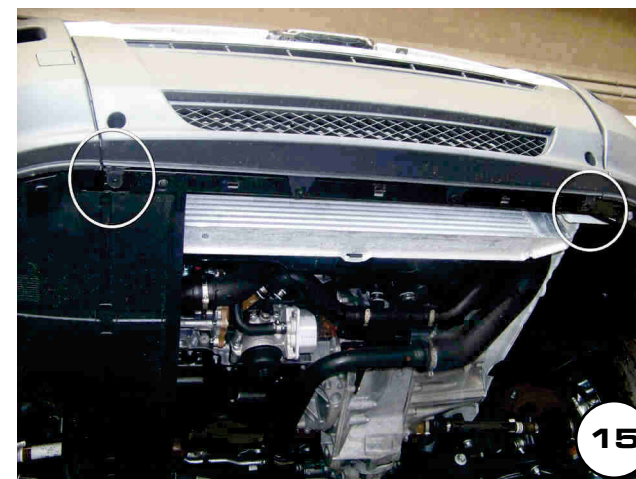

Date Data Date	Item Code Cod.Articolo Réf. Article	Vehicle model Modello Veicolo Modèle de Voiture
11/09/14	EC/MED/373/IX EC/MED/380/IX EC/MED/372/IX EC/MED/501/IX	PEUGEOT BOXER CITROEN JUMPER FIAT DUCATO OPEL MOVANO 2021

MISUTONIDA
italian style accessories **4x4**