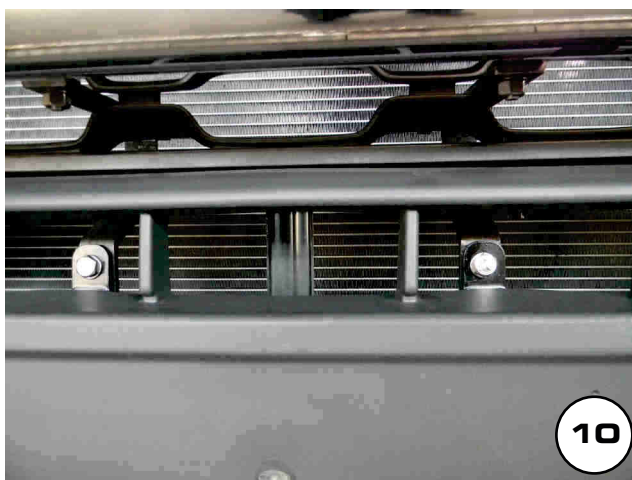

Date Data Date	Item Code Cod.Articolo Réf. Article	Vehicle model Modello Veicolo Modèle de Voiture
11/09/14	EC/MED/373/IX EC/MED/380/IX EC/MED/372/IX EC/MED/501/IX	PEUGEOT BOXER CITROEN JUMPER FIAT DUCATO OPEL MOVANO 2021

7-8 9-10 11-12	PEUGEOT BOXER CITROEN JUMPER FIAT DUCATO