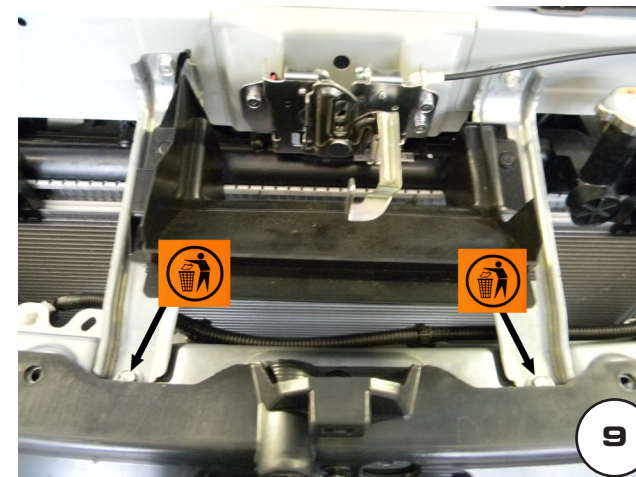

MISUTONIDA
italian style accessories **4x4**

Document checked and approved by
Documento controllato ed approvato da
Document controlé et approuvé par

BOTTA PIETRO

7

8

9

10

11